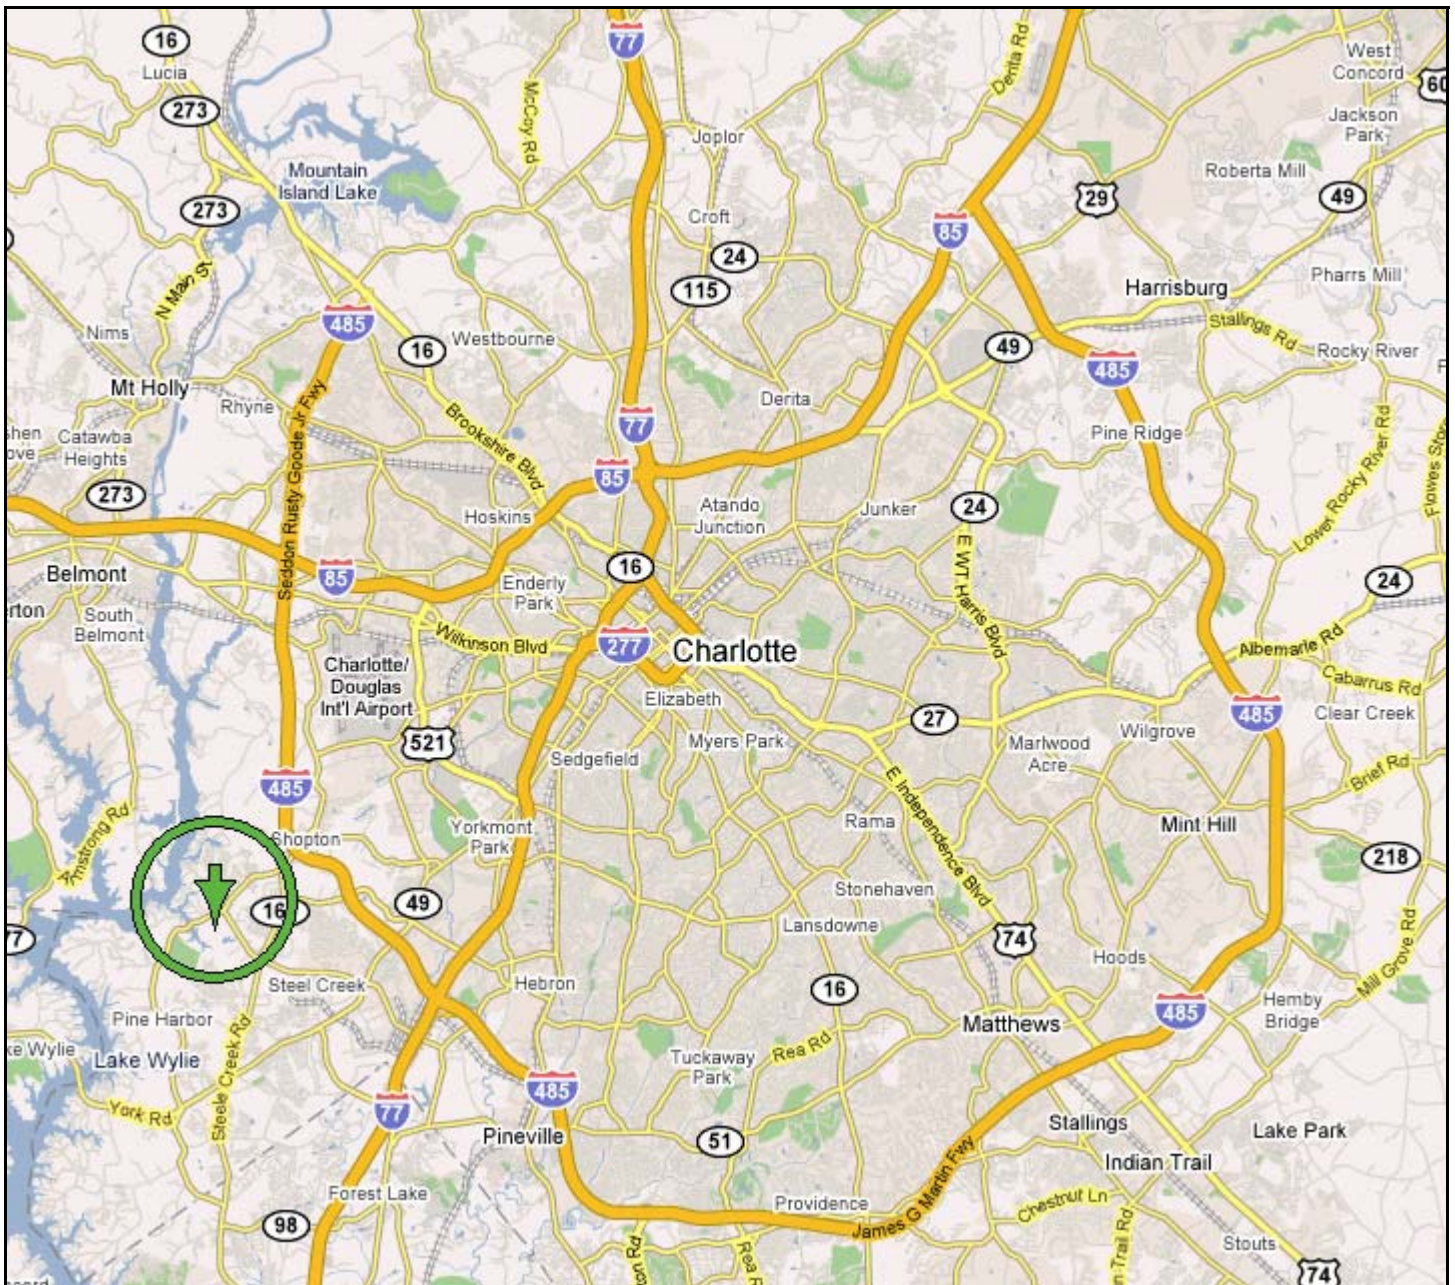

Directions:

- Maps and driving directions are provided on the next 2 pages.
- Drive in the Visitor's Entrance, and park in the spaces provided.
- Walk to the double-doors that connect the sidewalk to the factory.
- Sign in with the guard.
- Watch the safety video and read the safety brochures while waiting.

Siemens manufactures turbine-generators for power plants, whether for coal, nuclear, or gas plants. They are located in South-West Charlotte; very close to I-77 and I-485.

The fastest and most convenient way to Siemens, is to take:

> I-77, take EXIT 1 > west on Westinghouse Blvd. or

> I-485, take EXIT 4 > south on Steele Creek Rd.
merge right on Shopton Road W.
turn left on Westinghouse Blvd.

Address:

Siemens Power Generation
5101 Westinghouse Boulevard
Charlotte, NC 28273